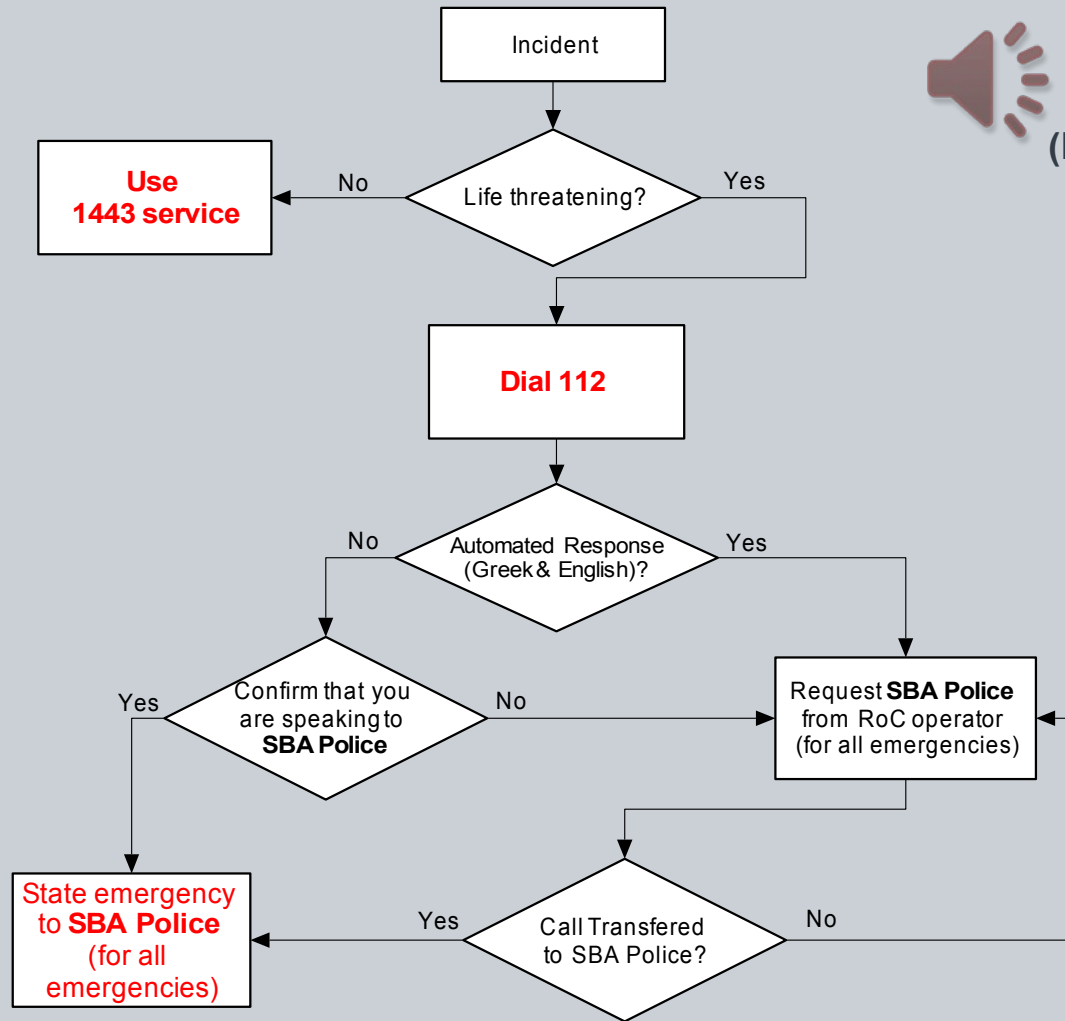

Did you know?...

- **112 is a Pan-European Emergency number**
- **112 was launched in BFC in March 2010**
- **SBA Police are the single Point of Contact for emergency services in BFC**
- **All 112 calls received by the SBA Police are recorded**
- **The SBA Police have received 33,000 calls, 5580 were deemed Emergencies (Risk to Life)**
- **1443 is the non-emergency SBA Police number**

112 Coverage – SBA Police

112 Emergency Calls

- 112 for Emergency Calls only – Risk to Life
- Must keep the network free for emergency calls to avoid unnecessary delay in response

1443 Routine Calls

When to use 1443?

- Any call to SBA Police that is not an emergency (*no risk to life*)
- Routine calls to SBA Police:
 - ESBA: 1443 (no requirement for 2574 prefix)
 - WSBA: 1443 (no requirement for 2596 prefix)

Emergency Call process with SBA Areas