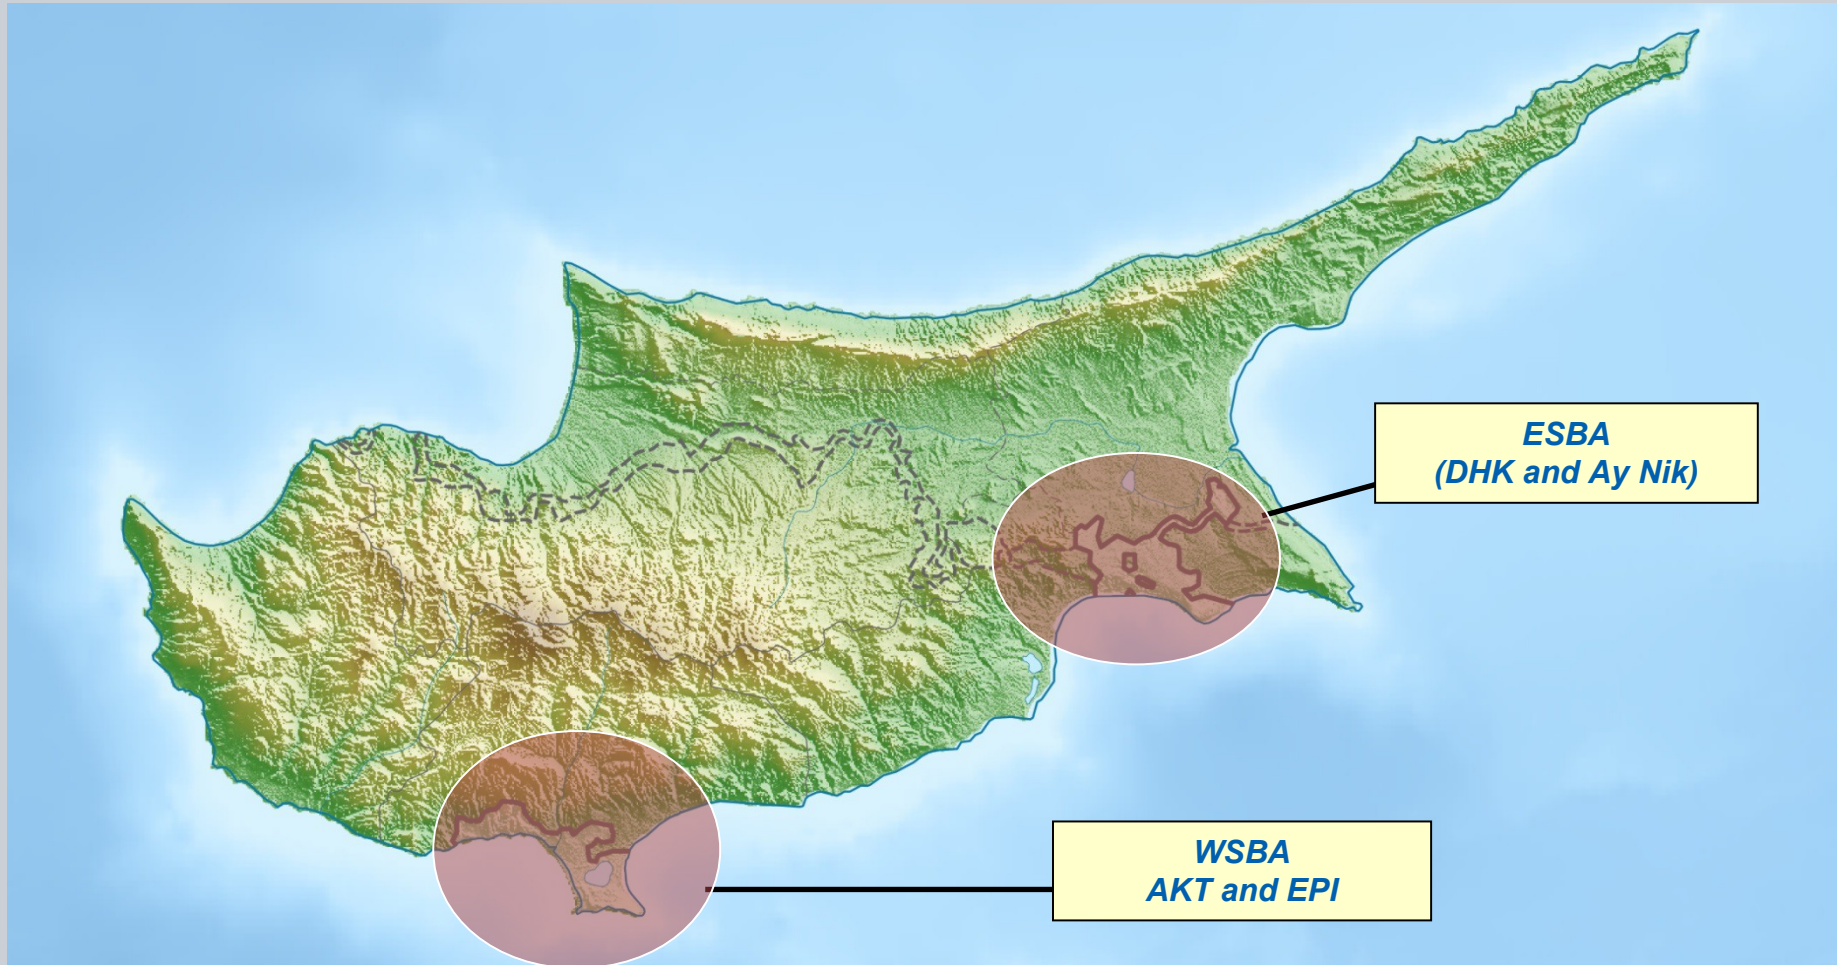

112 Coverage – SBA Police