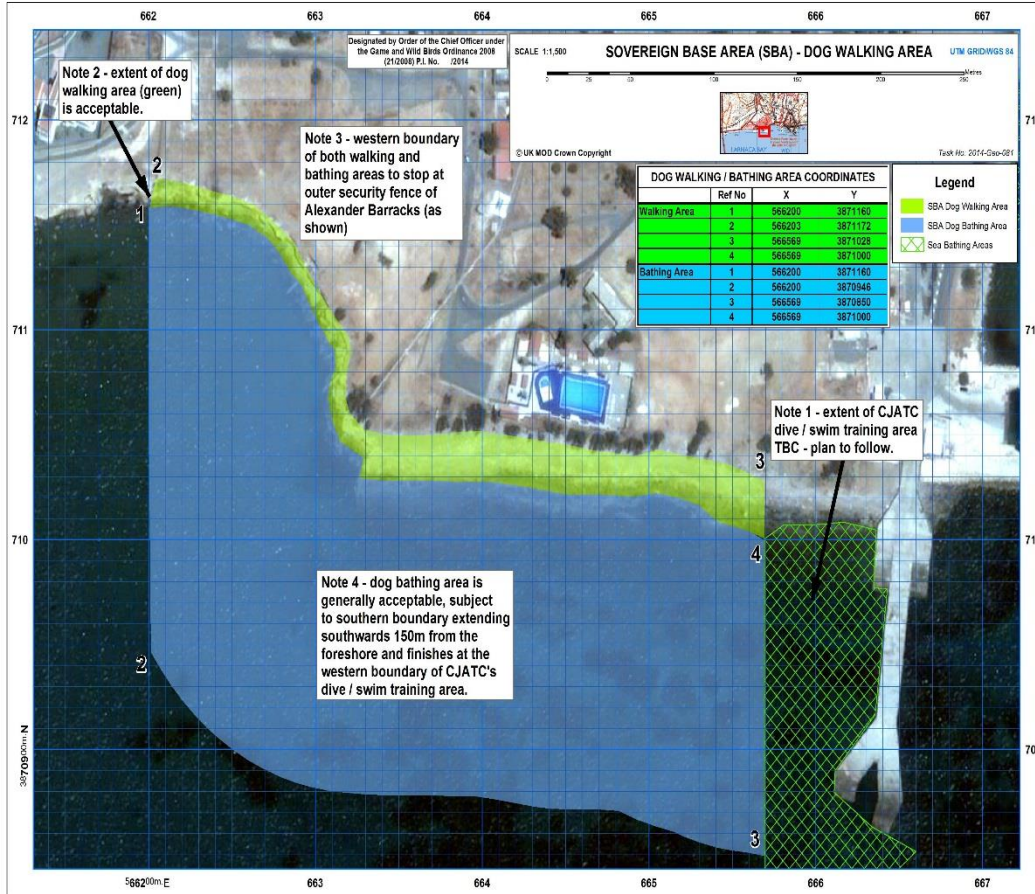

www.sbaadministration.org/home/legislation

Dogs Ordinance 2006

Seashore Protection Ordinance 2013 (taking the dog to the seashore prohibited)

Fixed Penalty Ordinance 2010 (level of fines)

Protection and Welfare of Animals Ordinance 2001 (general animal welfare duties).

There are currently 3 areas located within the SBAs to walk dogs off the leash.

1 – Dhekelia Garrison – Beach area located outside the garrison (see Map)

2- RAF Akrotiri – Located inside the Garrison near to the Mole.